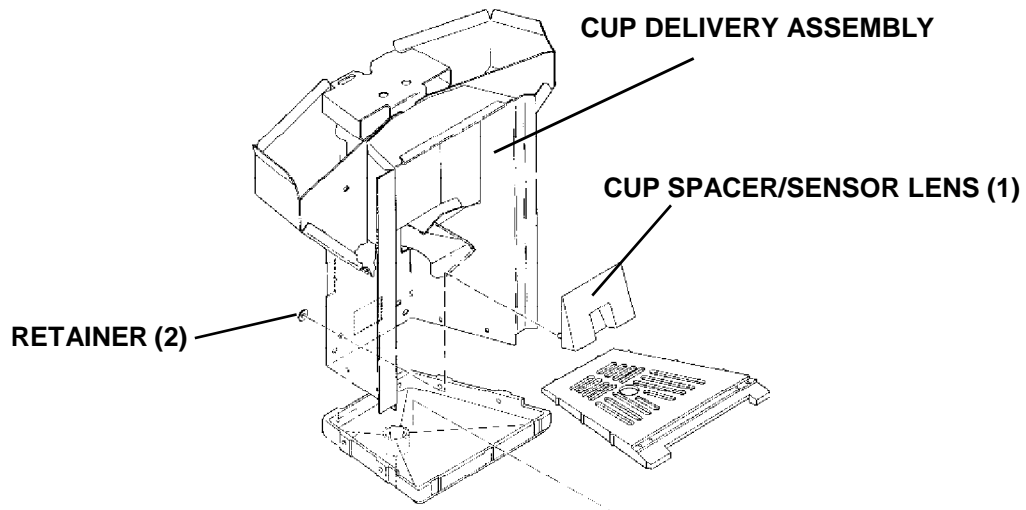

KIT PART NUMBER 6231471

INSTRUCTIONS FOR INSTALLING A CUP SENSOR LENS IN A HOT DRINK CENTER OR EURODRINK

CHECK THE PARTS RECEIVED IN THE KIT WITH THE PARTS LIST IN THESE INSTRUCTIONS. IF ANY PARTS ARE MISSING, CONTACT THE NATIONAL VENDORS PARTS DEPARTMENT IMMEDIATELY.

Read these instructions carefully before installing the kit.
Keep these instructions for part numbers and for future reference.

This kit contains the following:

INDEX	PART NUMBER	DESCRIPTION	QUANTITY
1	6231443	CUP SPACER/SENSOR LENS	1
2	6231431	RETAINER-.188-CUP DEL.	2
	6231472	INSTRUCTIONS	1

This kit provides you with instructions to install a cup spacer/sensor lens to replace your old one which was made with the incorrect material. Before you proceed, check the information on the opposite side of this page to see which machine(s) need this retrofit. Then, refer to the figure below and proceed as follows:

1. Turn the machine power switch to OFF.
2. Remove the cup delivery assembly from the machine.
3. Remove the existing cup spacer/sensor lens by prying off two retainers. Discard the old lens and retainers.
4. Install the new cup spacer/sensor lens(1). Hold it in place with two new retainers (2).
5. Connect the wiring harness to the infrared cup sensor.
6. Replace the cup delivery assembly and restore power to your machine.